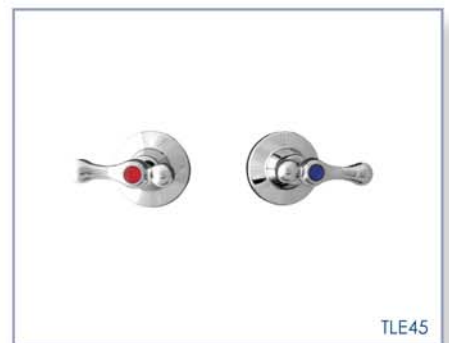

HSA44

SHOWER HOSE
• Available in 1.5 (HSA42) or 2 metre (pictured)
• Chrome plated

AID TO DAILY LIVING

EWING DELUXE ADL SWIVEL BASIN MIXER
 • Brass construction
 • 40mm ceramic disc cartridge
5 Star Water Efficiency Rating

EWING ADL FIXED BASIN MIXER
 • Brass construction
 • 40mm ceramic disc cartridge
5 Star Water Efficiency Rating

EWING DELUXE ADL SWIVEL SINK MIXER
 • Brass construction
 • 40mm ceramic disc cartridge
4 Star Water Efficiency Rating

EWING ADL BATH/SHOWER SWIVEL MIXER
 • Brass construction
 • 40mm ceramic disc cartridge

EWING BATH/SHOWER DIVERTER MIXER
 • Brass construction
 • 40mm ceramic disc cartridge

SHOWER SET
 • Available with deluxe brackets (HMS02 not shown)
3 Star Water Efficiency Rating

1/4 TURN C/D LEVER BASIN SET
5 Star Water Efficiency Rating

1/4 TURN C/D PADDLE LEVER BASIN SET
5 Star Water Efficiency Rating

1/4 TURN C/D RECESS WALL TOP ASSEMBLIES
 • Available in standard and contra turn