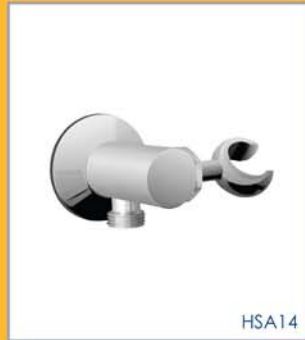

PERU HAND SHOWER SET

- ABS hand piece and bracket
- Chrome plated brass wall elbow
- 1.5 metre hose as standard

NO DRILL OPTION HSS128E

- Economy elbow with bracket
- Display packet (not shown)

3 Star Water Efficiency Rating

HAND SHOWER & RAIL

EWING MASSAGE HAND SHOWER & RAIL

- Adjustable bracket
- Brass deluxe wall elbow with internal water saving technology
- Multi-function massage shower head
- 1.5 metre hose as standard

3 Star Water Efficiency Rating

CUBA SQUARE HAND SHOWER & RAIL

- Brass rail with adjustable bracket
- Brass square deluxe wall elbow
- Minimalist shower head
- 1.5 metre hose as standard

3 Star Water Efficiency Rating

SHOWER ACCESSORIES

HSA17

CECILIA NO-DRILL DELUXE WALL ELBOW WITH BALL JOINT BRACKET

HSA14

NO-DRILL DELUXE WALL ELBOW WITH BALL JOINT BRACKET

HSA16

DELUXE BALL JOINT BRACKET ONLY

HSA60