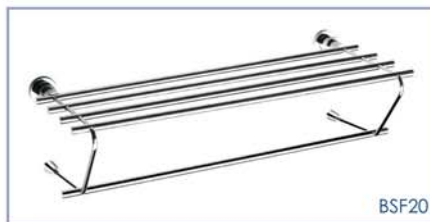

SHOWER SET
3 Star Water Efficiency Rating

Santa Fe OUTLETS

EXTENDED BATH SPOUT
Length = 225mm

PLUS EXTENDED BATH SPOUT
Length = 250mm

WALL SPOUT
Overall Height = 220mm
Spout Height = 115mm BASE TO AERATOR
Spout Length = 205mm
5 Star Water Efficiency Rating

Santa Fe ACCESSORIES

TOWEL RING

ROBE HOOK

TUMBLER HOLDER

SOAP NET

SOAP HOLDER

TOILET ROLL HOLDER

SINGLE TOWEL RAIL 700mm approx.
DOUBLE TOWEL RAIL 700mm approx.

TOWEL RACK/SHELF
500mm approx.

GLASS SHELF
600mm approx.