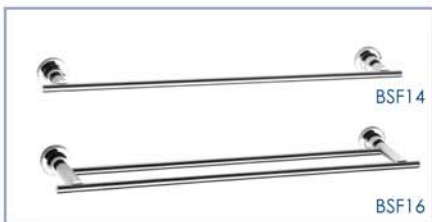

SHOWER SET
3 Star Water Efficiency Rating

Santa Fe OUTLETS

EXTENDED BATH SPOUT
Length = 225mm

PLUS EXTENDED BATH SPOUT
Length = 250mm

WALL SPOUT
Overall Height = 220mm
Spout Height = 115mm BASE TO AERATOR
Spout Length = 205mm
5 Star Water Efficiency Rating

Santa Fe ACCESSORIES

TOWEL RING

ROBE HOOK

TUMBLER HOLDER

SOAP NET

SOAP HOLDER

TOILET ROLL HOLDER

SINGLE TOWEL RAIL 700mm approx.
DOUBLE TOWEL RAIL 700mm approx.

TOWEL RACK/SHELF
500mm approx.

GLASS SHELF
600mm approx.