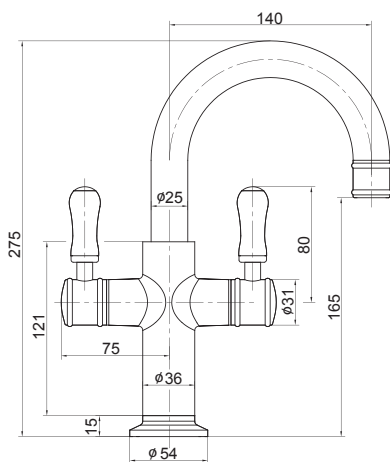

# SYLVA

2 x Handles  
For **GREAT**  
Water Control

**TWINNER BASIN MIXER**  
PRODUCT CODE: MT21C  
WELS 5 STAR RATING 6.0Lpm

**TWINNER SINK MIXER**  
PRODUCT CODE: MT23C  
WELS 5 STAR RATING 6.0Lpm

Your  
Local  
Stockist

# SYLVA

Perfectly  
Integrates with  
the **Twinner**  
Basin Mixer

**SHOWER / BATH MIXER**  
PRODUCT CODE: MX241C

Your  
Local  
Stockist

## DELUXE SHOWER BRACKET w/ SYLVA HANDSHOWER

PRODUCT CODE: HSA14-152  
WELS 3 STAR RATING 9.0Lpm