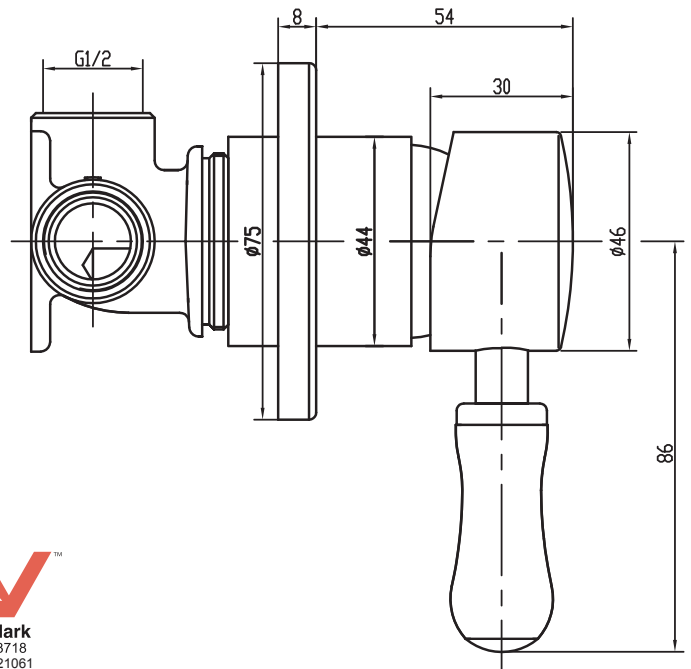

# SYLVA

2 x Handles  
For **GREAT**  
Water Control

**TWINNER BASIN MIXER**  
PRODUCT CODE: MT21C  
WELS 5 STAR RATING 6.0Lpm

**TWINNER SINK MIXER**  
PRODUCT CODE: MT23C  
WELS 5 STAR RATING 6.0Lpm

Your  
Local  
Stockist

# SYLVA

Perfectly  
Integrates with  
the **Twinner**  
Basin Mixer

**SHOWER / BATH MIXER**  
PRODUCT CODE: MX241C

Your  
Local  
Stockist