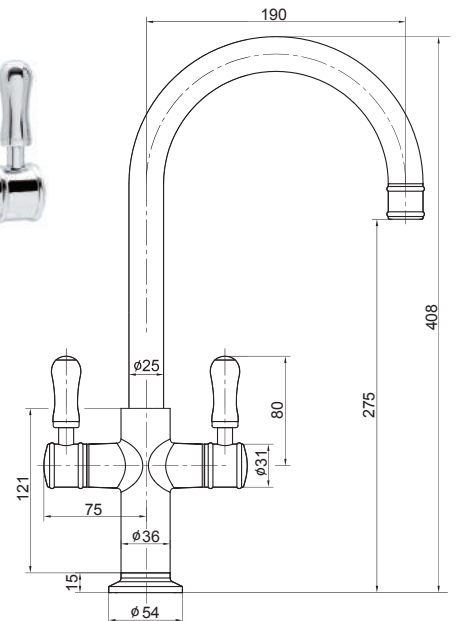

# SYLVA

2 x Handles  
For **GREAT**  
Water Control

**TWINNER BASIN MIXER**  
PRODUCT CODE: MT21C  
WELS 5 STAR RATING 6.0Lpm

**TWINNER SINK MIXER**  
PRODUCT CODE: MT23C  
WELS 5 STAR RATING 6.0Lpm

Your  
Local  
Stockist

# SYLVA

Perfectly  
Integrates with  
the **Twinner**  
Basin Mixer

**SHOWER / BATH MIXER**  
PRODUCT CODE: MX241C

Your  
Local  
Stockist