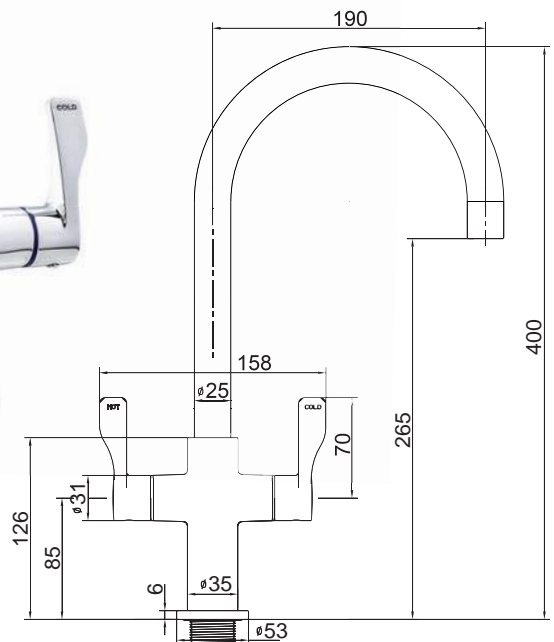

2 x Handles
For **GREAT**
Water Control

TWINNER BASIN MIXER

PRODUCT CODE: MT005

WELS 5 STAR RATING 6.0Lpm

TWINNER SINK MIXER

PRODUCT CODE: MT007

WELS 5 STAR RATING 6.0Lpm

Your
Local
Stockist

Santa-Cruze

TWINNER BASIN MIXER
PRODUCT CODE: MT005
WELS 5 STAR RATING 6.0Lpm

TWINNER BASIN MIXER
PRODUCT CODE: MX805CHC

WALL TOP ASSEMBLIES
PRODUCT CODE: TSZ08

Your
Local
Stockist

SANTA-FE CRUZE

Perfectly
Integrates with
the **Twinner**
Basin Mixer