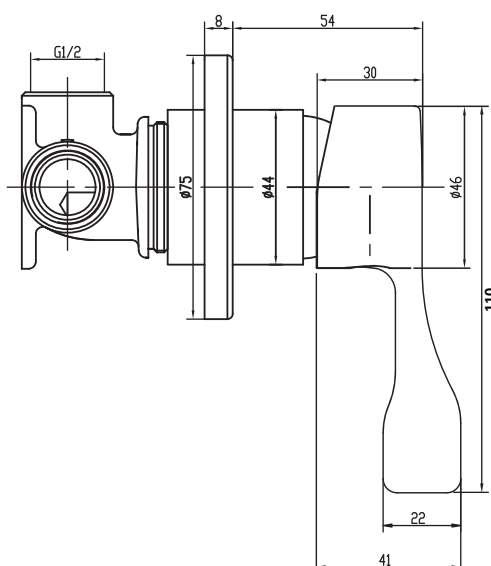

SHOWER / BATH MIXER
PRODUCT CODE: MX805CHC