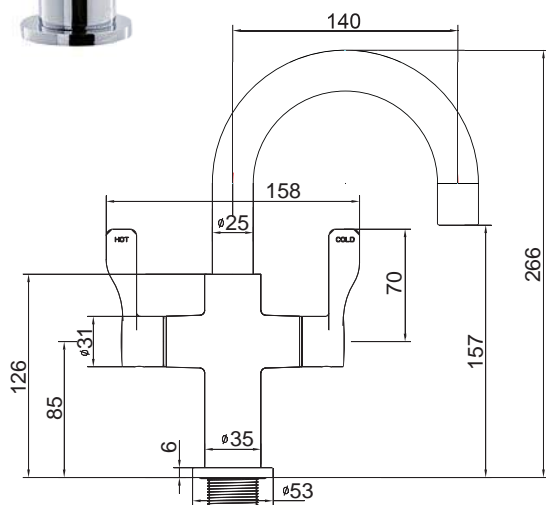

2 x Handles
For **GREAT**
Water Control

TWINNER BASIN MIXER

PRODUCT CODE: MT005

WELS 5 STAR RATING 6.0Lpm

TWINNER SINK MIXER

PRODUCT CODE: MT007

WELS 5 STAR RATING 6.0Lpm

Your
Local
Stockist

Santa-Cruze

TWINNER BASIN MIXER
PRODUCT CODE: MT005
WELS 5 STAR RATING 6.0Lpm

TWINNER BASIN MIXER
PRODUCT CODE: MX805CHC

WALL TOP ASSEMBLIES
PRODUCT CODE: TSZ08

Your
Local
Stockist

SANTA-FE CRUZE

Perfectly
Integrates with
the **Twinner**
Basin Mixer

SHOWER / BATH MIXER
PRODUCT CODE: MX805CHC

TWINNER BASIN MIXER
PRODUCT CODE: MT005
WELS 5 STAR RATING 6.0Lpm

Your
Local
Stockist