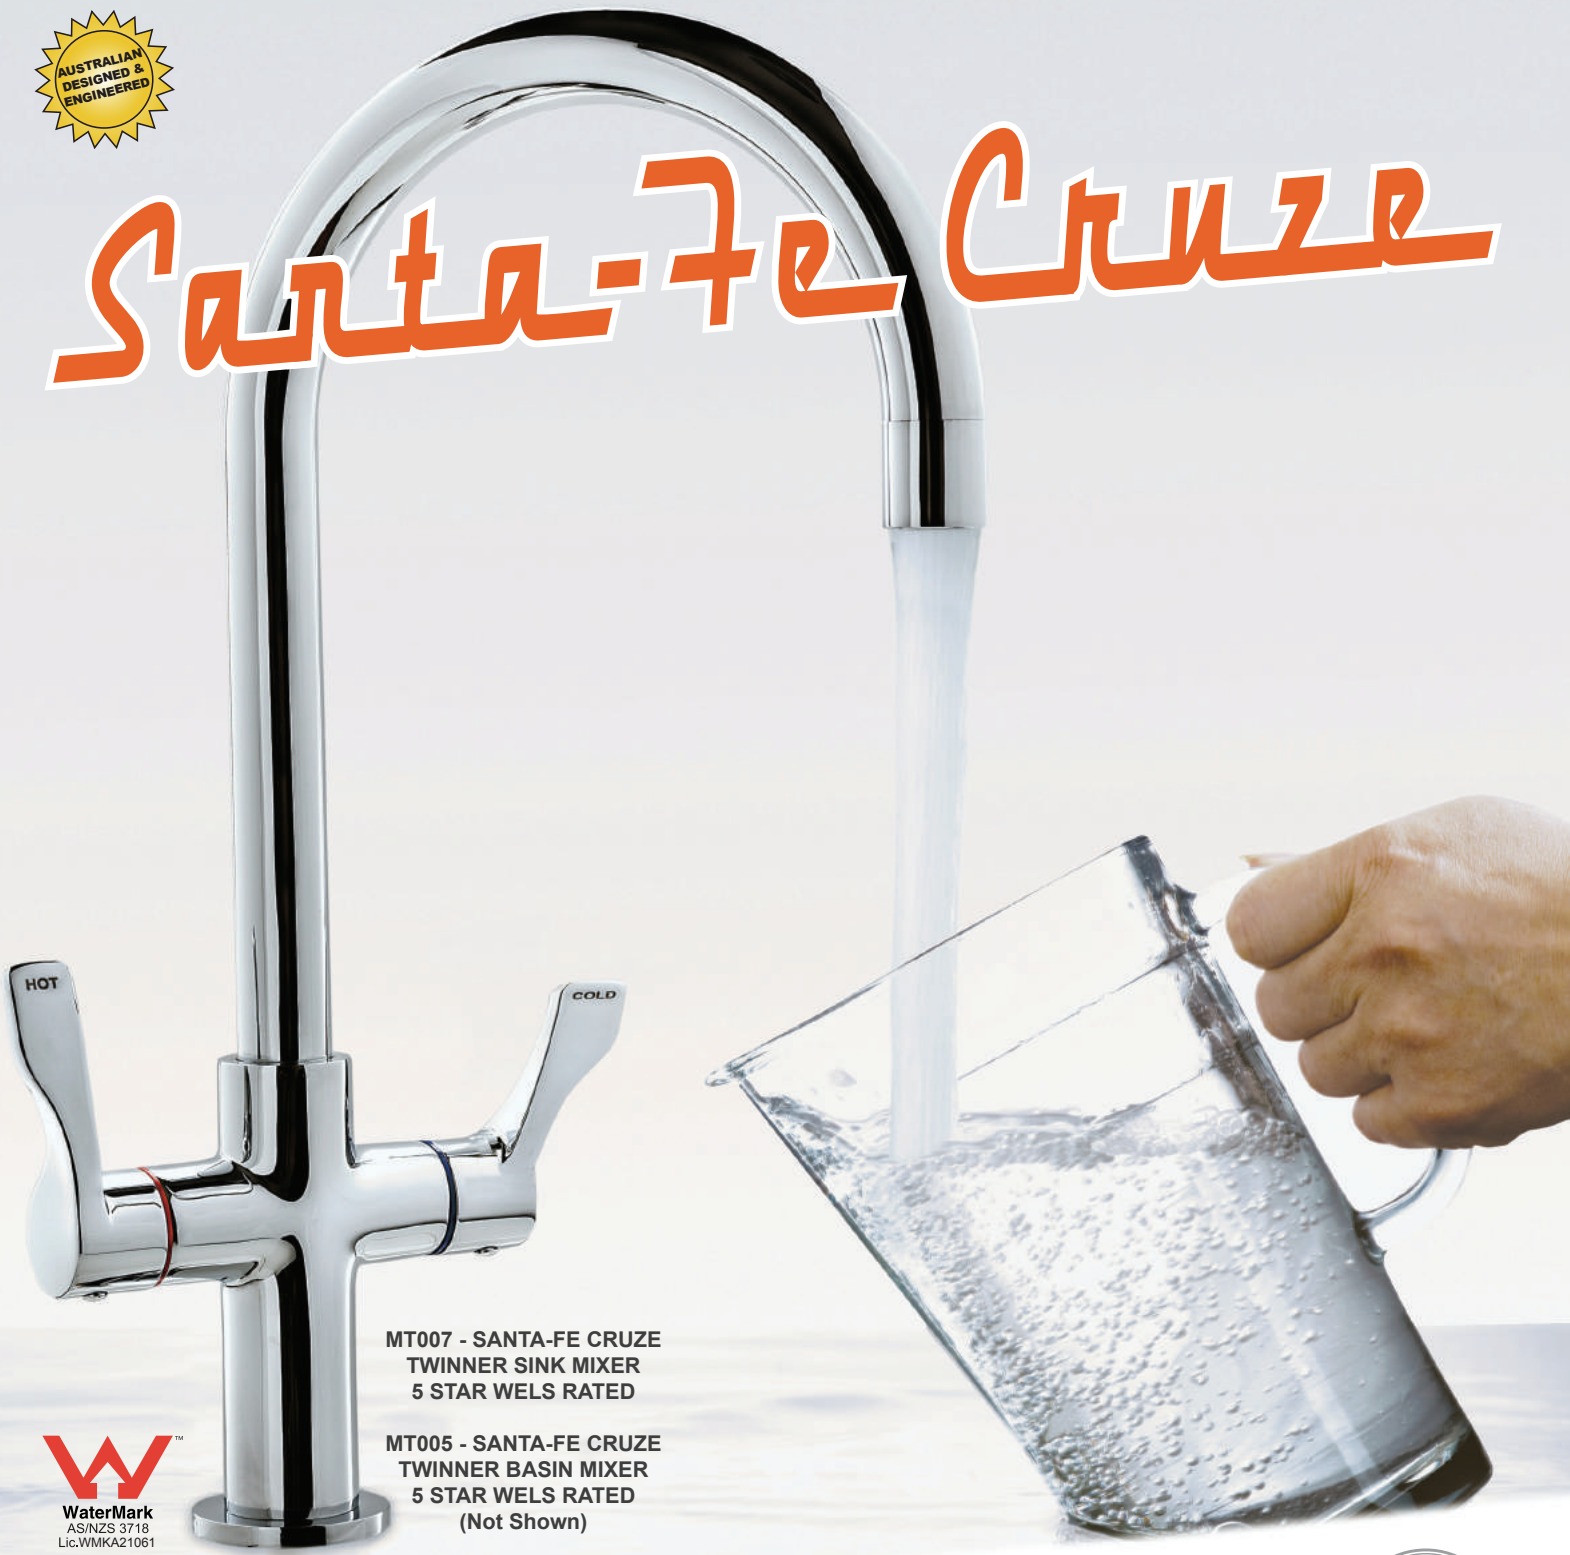

Santa-fe Cruze

MT007 - SANTA-FE CRUZE
TWINNER SINK MIXER
5 STAR WELS RATED

MT005 - SANTA-FE CRUZE
TWINNER BASIN MIXER
5 STAR WELS RATED
(Not Shown)

Your
Local
Stockist

SANTA-FE CRUZE TWINNER MIXERS

EWING
TAPWARE

2 x Handles
For **GREAT**
Water Control

TWINNER BASIN MIXER

PRODUCT CODE: MT005

WELS 5 STAR RATING 6.0Lpm

TWINNER SINK MIXER

PRODUCT CODE: MT007

WELS 5 STAR RATING 6.0Lpm

Your
Local
Stockist

Santa-Cruze

TWINNER BASIN MIXER
PRODUCT CODE: MT005
WELS 5 STAR RATING 6.0Lpm

TWINNER BASIN MIXER
PRODUCT CODE: MX805CHC

WALL TOP ASSEMBLIES
PRODUCT CODE: TSZ08

Your
Local
Stockist

SANTA-FE CRUZE

Perfectly
Integrates with
the **Twinner**
Basin Mixer