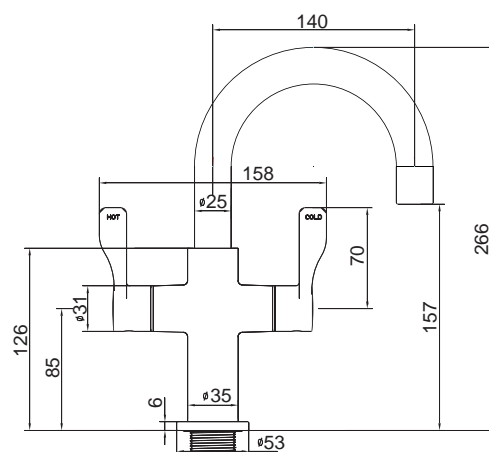

TWINNER BASIN MIXER
PRODUCT CODE: MT005
WELS 5 STAR RATING 6.0Lpm