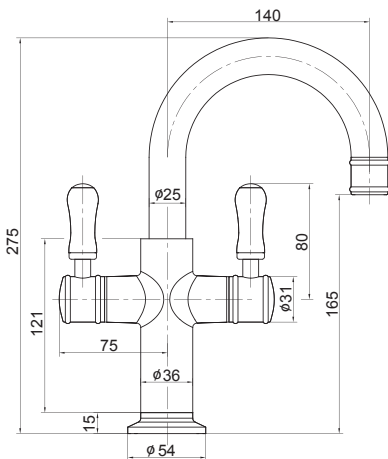

PEPPER

MT21B - PEPPER
TWINNER BASIN MIXER
5 STAR WELS RATED

MX241B - PEPPER
SHOWER / BATH MIXER

MT23B - PEPPER
TWINNER SINK MIXER
5 STAR WELS RATED

WaterMark
AS/NZS 3718
Lic.WMKA21061

Your
Local
Stockist

PEPPER

2 x Handles
For **GREAT**
Water Control

TWINNER BASIN MIXER
PRODUCT CODE: MT21B
WELS 5 STAR RATING 6.0Lpm

TWINNER SINK MIXER
PRODUCT CODE: MT23B
WELS 5 STAR RATING 6.0Lpm

Your
Local
Stockist

PEPPER

Perfectly
Integrates with
the **Twinner**
Basin Mixer

SHOWER / BATH MIXER
PRODUCT CODE: MX241B

Your
Local
Stockist