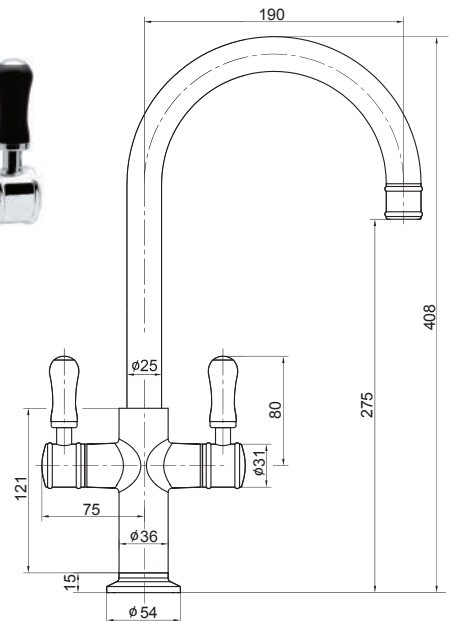

PEPPER

MT21B - PEPPER
TWINNER BASIN MIXER
5 STAR WELS RATED

MX241B - PEPPER
SHOWER / BATH MIXER

MT23B - PEPPER
TWINNER SINK MIXER
5 STAR WELS RATED

WaterMark
AS/NZS 3718
Lic.WMKA21061

Your
Local
Stockist

PEPPER

2 x Handles
For **GREAT**
Water Control

TWINNER BASIN MIXER
PRODUCT CODE: MT21B
WELS 5 STAR RATING 6.0Lpm

TWINNER SINK MIXER
PRODUCT CODE: MT23B
WELS 5 STAR RATING 6.0Lpm

Your
Local
Stockist

PEPPER

Perfectly
Integrates with
the **Twinner**
Basin Mixer

SHOWER / BATH MIXER
PRODUCT CODE: MX241B

Your
Local
Stockist