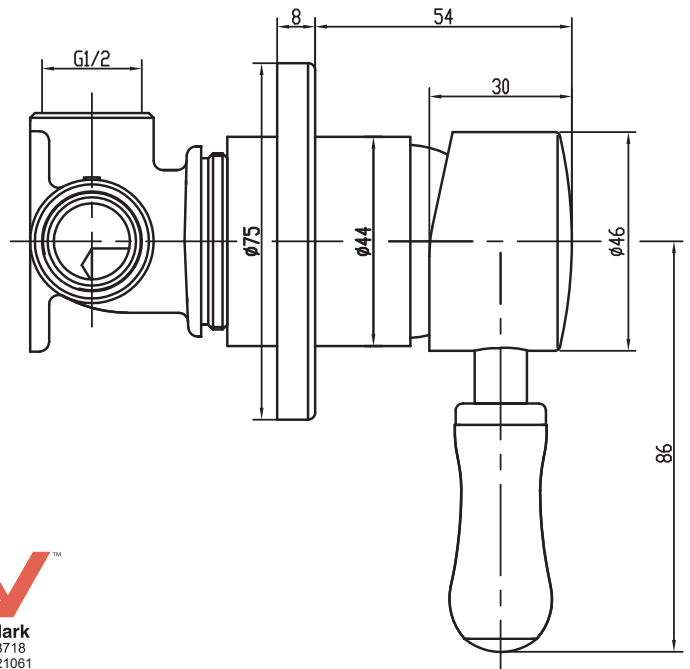

SHOWER / BATH MIXER
PRODUCT CODE: MX241B