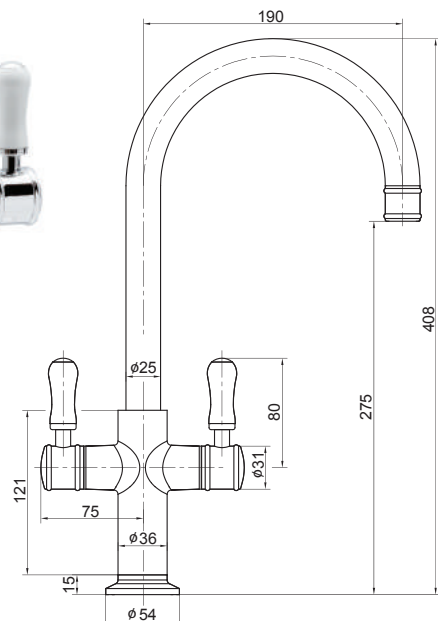

HAMPTON

2 x Handles
For **GREAT**
Water Control

TWINNER BASIN MIXER

PRODUCT CODE: MT21W

WELS 5 STAR RATING 6.0Lpm

TWINNER SINK MIXER

PRODUCT CODE: MT23W

WELS 5 STAR RATING 6.0Lpm

Your
Local
Stockist

HAMPTON

Perfectly
Integrates with
the **Twinner**
Basin Mixer

SHOWER / BATH MIXER
PRODUCT CODE: MX241W

Your
Local
Stockist