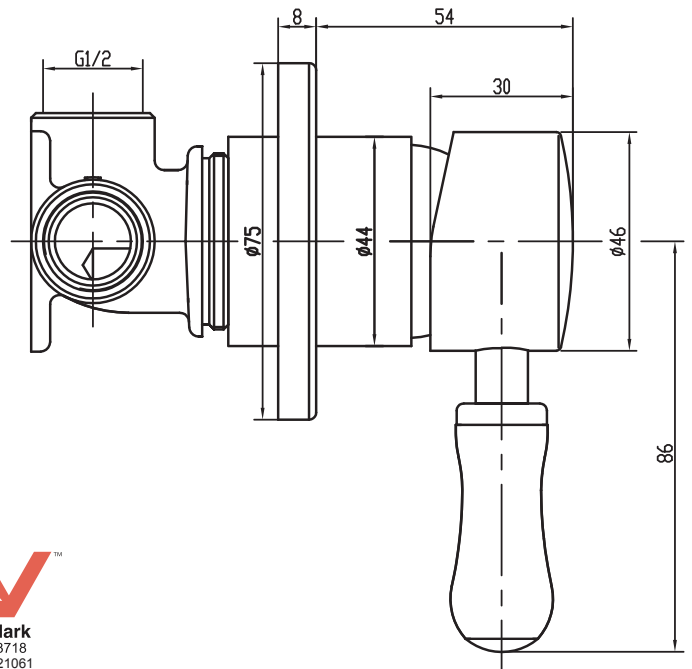

HAMPTON

2 x Handles
For **GREAT**
Water Control

TWINNER BASIN MIXER

PRODUCT CODE: MT21W

WELS 5 STAR RATING 6.0Lpm

TWINNER SINK MIXER

PRODUCT CODE: MT23W

WELS 5 STAR RATING 6.0Lpm

Your
Local
Stockist

HAMPTON

Perfectly
Integrates with
the **Twinner**
Basin Mixer

SHOWER / BATH MIXER
PRODUCT CODE: MX241W

Your
Local
Stockist