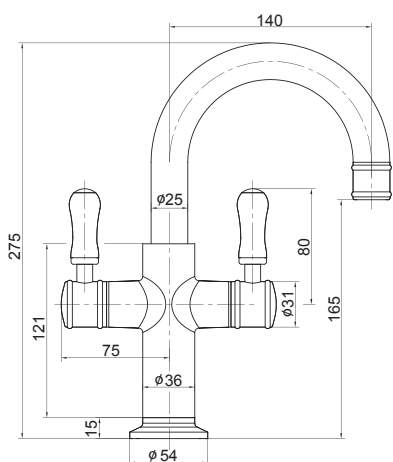

HAMPTON

2 x Handles
For **GREAT**
Water Control

TWINNER BASIN MIXER

PRODUCT CODE: MT21W

WELS 5 STAR RATING 6.0Lpm

TWINNER SINK MIXER

PRODUCT CODE: MT23W

WELS 5 STAR RATING 6.0Lpm

Your
Local
Stockist

HAMPTON

Perfectly
Integrates with
the **Twinner**
Basin Mixer

SHOWER / BATH MIXER
PRODUCT CODE: MX241W

Your
Local
Stockist