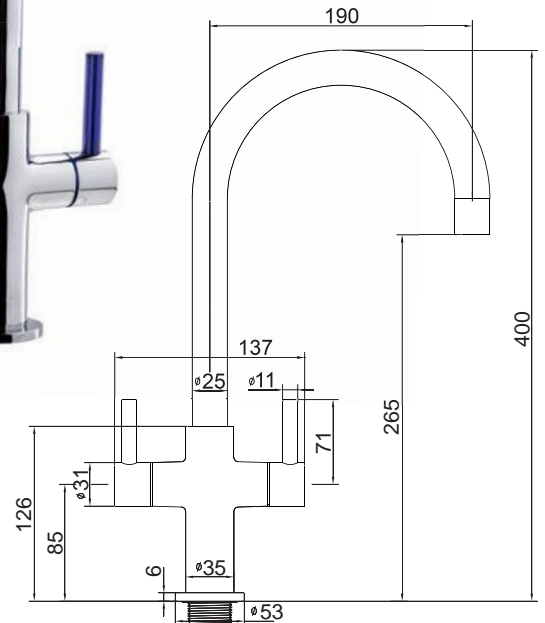

ESEE  
TWINNER  
BASIN MIXER  
PRODUCT CODE: MTE01  
WELS 5 STAR RATING 6.0Lpm

2 x Handles  
For GREAT  
Water Control

**ESEE**  
**AS**  
**CHILD'S PLAY**

Your  
Local  
Stockist

# ESEE TWINNER MIXERS

2 x Handles  
For **GREAT**  
Water Control

**TWINNER BASIN MIXER**  
PRODUCT CODE: MTE01  
WELS 5 STAR RATING 6.0Lpm

**TWINNER SINK MIXER**  
PRODUCT CODE: MTE03  
WELS 5 STAR RATING 6.0Lpm