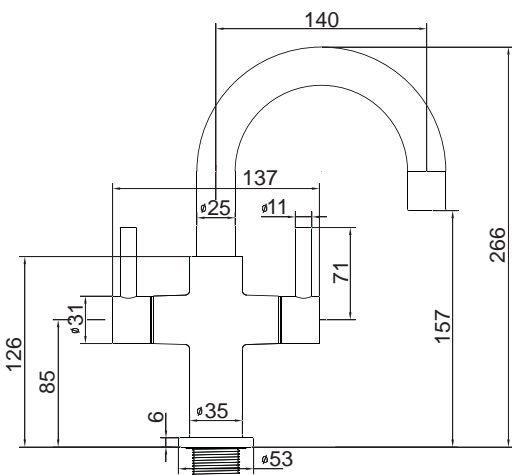

ESEE  
TWINNER  
BASIN MIXER  
PRODUCT CODE: MTE01  
WELS 5 STAR RATING 6.0Lpm

2 x Handles  
For GREAT  
Water Control

**ESEE**  
**AS**  
**CHILD'S PLAY**

Your  
Local  
Stockist

# ESEE TWINNER MIXERS

2 x Handles  
For **GREAT**  
Water Control

**TWINNER BASIN MIXER**  
PRODUCT CODE: MTE01  
WELS 5 STAR RATING 6.0Lpm

**TWINNER SINK MIXER**  
PRODUCT CODE: MTE03  
WELS 5 STAR RATING 6.0Lpm