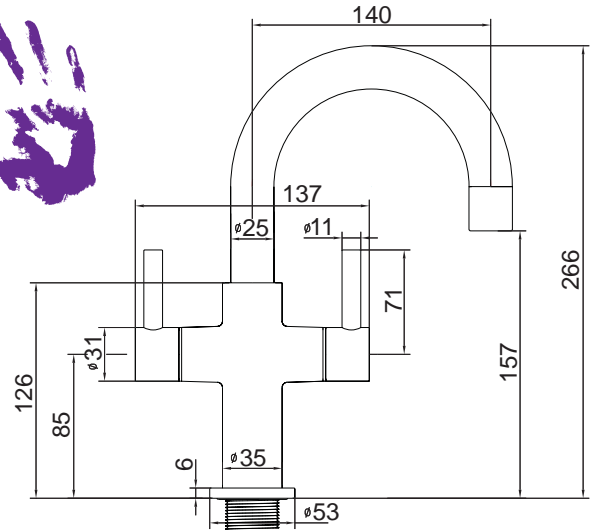

ESEE  
TWINNER  
BASIN MIXER  
PRODUCT CODE: MTE01  
WELS 5 STAR RATING 6.0Lpm

2 x Handles  
For GREAT  
Water Control

**ESEE**  
**AS**  
**CHILD'S PLAY**

Your  
Local  
Stockist

# ESEE TWINNER MIXERS

2 x Handles  
For **GREAT**  
Water Control

**TWINNER BASIN MIXER**  
PRODUCT CODE: MTE01  
WELS 5 STAR RATING 6.0Lpm

**TWINNER SINK MIXER**  
PRODUCT CODE: MTE03  
WELS 5 STAR RATING 6.0Lpm