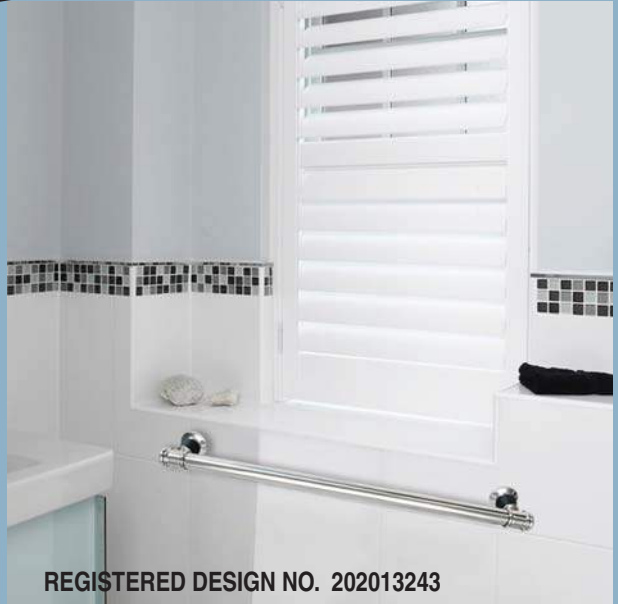

HAMPTON DESIGNER RAIL

BAADR450W - 450mm
BAADR900W - 900mm

SYLVA DESIGNER RAIL

BAADR450C - 450mm
BAADR900C - 900mm

Designer Rail

Approved to Australian Standard AS1428.1:2009

PEPPER DESIGNER RAIL

BAADR450B - 450mm
BAADR900B - 900mm