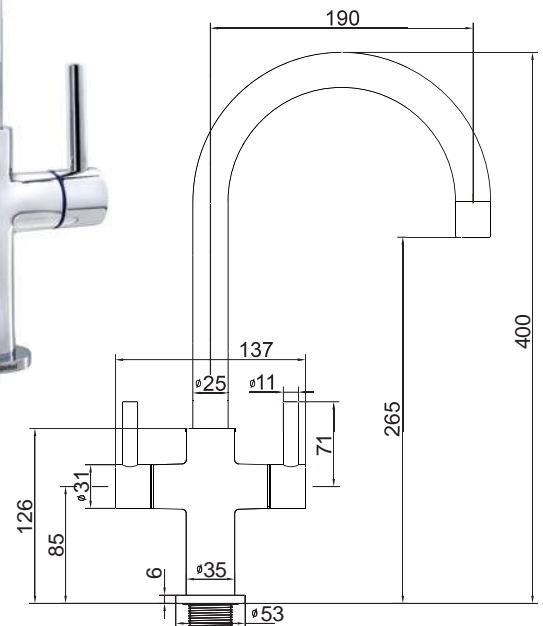

LUCIEDO TWINNER MIXERS

2 x Handles
For **GREAT**
Water Control

TWINNER BASIN MIXER
PRODUCT CODE: MT001
WELS 5 STAR RATING 6.0Lpm

TWINNER SINK MIXER
PRODUCT CODE: MT003
WELS 5 STAR RATING 6.0Lpm

Your
Local
Stockist