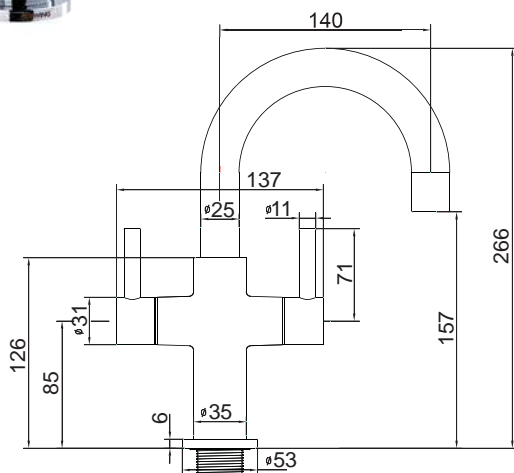

LUCIEDO TWINNER MIXERS

2 x Handles
For **GREAT**
Water Control

TWINNER BASIN MIXER
PRODUCT CODE: MT001
WELS 5 STAR RATING 6.0Lpm

TWINNER SINK MIXER
PRODUCT CODE: MT003
WELS 5 STAR RATING 6.0Lpm

Your
Local
Stockist