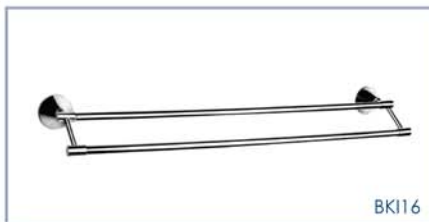

BKI07

SOAP NET

BKI08

SOAP HOLDER

BKI04

TOILET ROLL HOLDER

BKI14

SINGLE TOWEL RAIL
750mm approx.