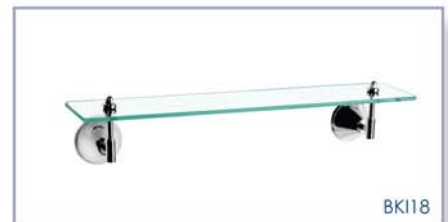

BKI18

GLASS SHELF
500mm approx.