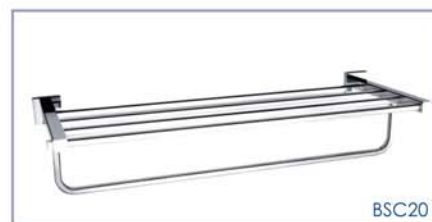

TOWEL RING

BSC01

ROBE HOOK

BSC09

TUMBLER HOLDER

BSC16

DOUBLE TOWEL RAIL  
720mm approx.

BSC14

SINGLE TOWEL RAIL  
720mm approx.

BSC20

TOWEL RACK  
500mm approx.

BSC18

GLASS SHELF  
600mm approx.