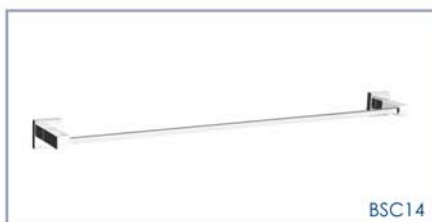

TOWEL RING

BSC01

ROBE HOOK

BSC09

TUMBLER HOLDER

BSC16

DOUBLE TOWEL RAIL  
720mm approx.

BSC14

SINGLE TOWEL RAIL  
720mm approx.

BSC20

TOWEL RACK  
500mm approx.

BSC18

GLASS SHELF  
600mm approx.