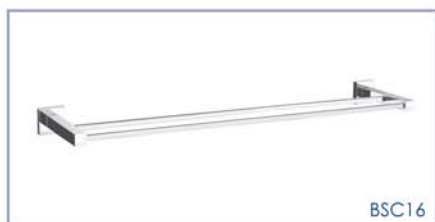

TOWEL RING

BSC01

ROBE HOOK

BSC09

TUMBLER HOLDER

BSC16

DOUBLE TOWEL RAIL  
720mm approx.

BSC14

SINGLE TOWEL RAIL  
720mm approx.

BSC20

TOWEL RACK  
500mm approx.

BSC18

GLASS SHELF  
600mm approx.