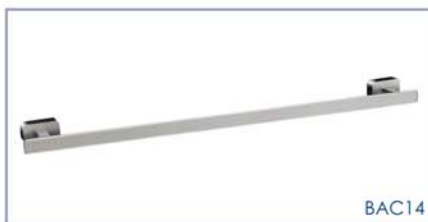

MX903

BASIN MIXER
• Overall Height = 165mm
• Spout Height = 100mm BASE TO AERATOR
• Spout Length = 150mm
5 Star Water Efficiency Rating

MX905

BATH/SHOWER MIXER
• Back Plate = 100mm x 100mm

Cecilia OUTLETS

Cecilia SHOWER ACCESSORIES

HSA17

NO DRILL DELUXE ELBOW WITH
BALL JOINT BRACKET

HSA25

HAND SHOWER
3 Star Water Efficiency Rating

Cecilia ACCESSORIES

BAC06

SOAP DISH

BAC08

SOAP NET

BAC09

TUMBLER HOLDER

BAC02

TOILET ROLL HOLDER

BAC01

ROBE HOOK

BAC12

HAND TOWEL RAIL

BAC16

DOUBLE TOWEL RAIL
700mm approx.

BAC14

SINGLE TOWEL RAIL
700mm approx.

BAC18

GLASS SHELF
600mm approx.