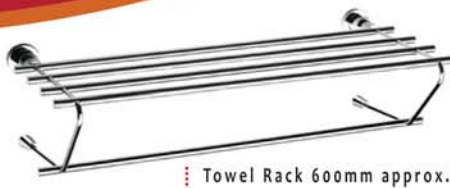

# Santa Fe Cruze

3pc  
Shower  
Set

3pc  
Bath  
Set

3pc  
Basin  
Set

Basin  
Twiner  
Mixer

Sink  
Twiner  
Mixer

Glass Shelf  
600mm approx.

Towel Rack 600mm approx.

Double Towel Rail 700mm approx.

Single Towel Rail 700mm approx.

Robe  
Hook

Soap Dish

Soap Net

Toilet Roll  
Holder

Hand Towel  
Rail

Tumbler  
Holder