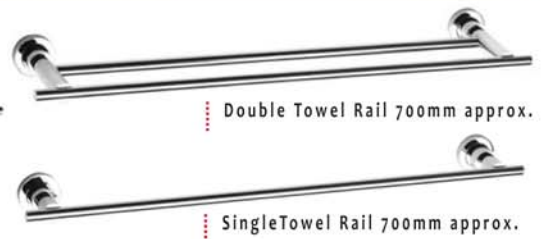

# Santa Fe Cruze

3pc  
Shower  
Set

3pc  
Bath  
Set

3pc  
Basin  
Set

Basin  
Twiner  
Mixer

Sink  
Twiner  
Mixer

Glass Shelf  
600mm approx.

Towel Rack 600mm approx.

Double Towel Rail 700mm approx.

Single Towel Rail 700mm approx.

Robe  
Hook

Soap Dish

Soap Net

Toilet Roll  
Holder

Hand Towel  
Rail

Tumbler  
Holder