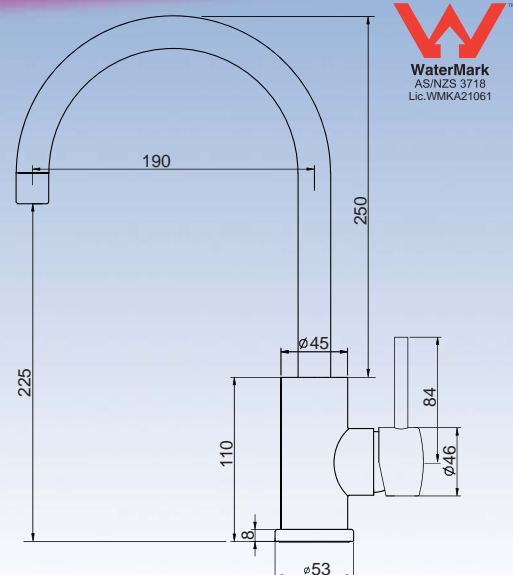

Kaluga

- * Designer Gooseneck Sink Mixer (MX613)
- * All Brass Construction
- * Chrome Plated Mirror Finish
- * Strong High-Arch Swivel Spout
- * Easy-Use Pin Lever Handle
- * WELS 5 Star Rated - 6 Lpm

EWING | There's no match for Ewing Style
TAPWARE

WaterMark
AS/NZS 3718
Lic. WMKA21061