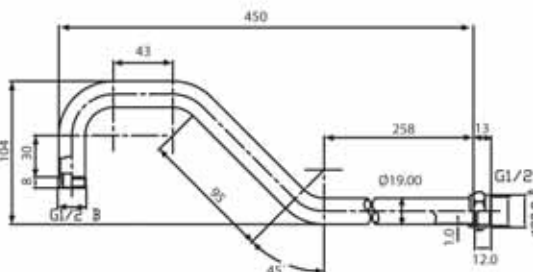

**TKI65
Laredo Wall
Spout**

**SPO20
Dallas Wall
Spout**

**SHA57
300mm
Gooseneck
Shower
Arm**

**SHA87
450mm
Gooseneck
Shower
Arm**

**SHA58
300mm
Ceiling
Dropper
Shower Arm**

**SHA59
450mm
Ceiling
Dropper
Shower Arm**