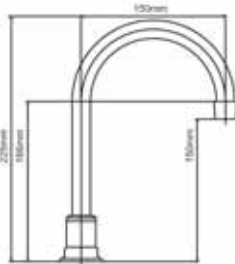

SPOUTS

**TSF23 Santa Fe
Extended Bath Spout**

**TKI20 Laredo
Extended Bath Spout**

**SP70C Dallas
Extended Bath Spout**

**TSF18
Santa Fe
Hob Spout**

**TKI70
Laredo Hob
Spout**

**SPO16
Dallas Hob
Spout**

**TSF20
Santa Fe
Wall Spout**

**TKI65
Laredo Wall
Spout**

**SPO20
Dallas Wall
Spout**

**SHA57
300mm
Gooseneck
Shower
Arm**

**SHA87
450mm
Gooseneck
Shower
Arm**

**SHA58
300mm
Ceiling
Dropper
Shower Arm**

**SHA59
450mm
Ceiling
Dropper
Shower Arm**