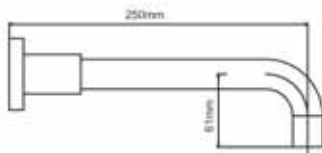

SPOUTS

**TSF23 Santa Fe
Extended Bath Spout**

**TKI20 Laredo
Extended Bath Spout**

**SP70C Dallas
Extended Bath Spout**

**TSF18
Santa Fe
Hob Spout**

**TKI70
Laredo Hob
Spout**

**SPO16
Dallas Hob
Spout**

**TSF20
Santa Fe
Wall Spout**

**TKI65
Laredo Wall
Spout**

**SPO20
Dallas Wall
Spout**

**SHA57
300mm
Gooseneck
Shower
Arm**

**SHA87
450mm
Gooseneck
Shower
Arm**

**SHA58
300mm
Ceiling
Dropper
Shower Arm**

**SHA59
450mm
Ceiling
Dropper
Shower Arm**