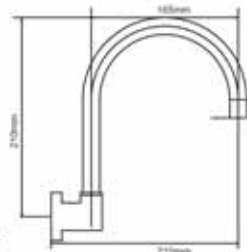

SPOUTS

**TSF23 Santa Fe
Extended Bath Spout**

**TKI20 Laredo
Extended Bath Spout**

**SP70C Dallas
Extended Bath Spout**

**TSF18
Santa Fe
Hob Spout**

**TKI70
Laredo Hob
Spout**

**SPO16
Dallas Hob
Spout**

**TSF20
Santa Fe
Wall Spout**

**TKI65
Laredo Wall
Spout**

**SPO20
Dallas Wall
Spout**

**SHA57
300mm
Gooseneck
Shower
Arm**

**SHA87
450mm
Gooseneck
Shower
Arm**

**SHA58
300mm
Ceiling
Dropper
Shower Arm**

**SHA59
450mm
Ceiling
Dropper
Shower Arm**