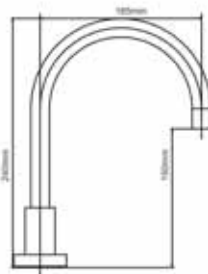

SPOUTS

**TSF23 Santa Fe
Extended Bath Spout**

**TKI20 Laredo
Extended Bath Spout**

**SP70C Dallas
Extended Bath Spout**

**TSF18
Santa Fe
Hob Spout**

**TKI70
Laredo Hob
Spout**

**SPO16
Dallas Hob
Spout**

**TSF20
Santa Fe
Wall Spout**

**TKI65
Laredo Wall
Spout**

**SPO20
Dallas Wall
Spout**

**SHA57
300mm
Gooseneck
Shower
Arm**

**SHA87
450mm
Gooseneck
Shower
Arm**

**SHA58
300mm
Ceiling
Dropper
Shower Arm**

**SHA59
450mm
Ceiling
Dropper
Shower Arm**