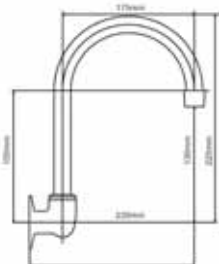

SPOUTS

**TSF23 Santa Fe
Extended Bath Spout**

**TKI20 Laredo
Extended Bath Spout**

**SP70C Dallas
Extended Bath Spout**

**TSF18
Santa Fe
Hob Spout**

**TKI70
Laredo Hob
Spout**

**SPO16
Dallas Hob
Spout**

**TSF20
Santa Fe
Wall Spout**

**TKI65
Laredo Wall
Spout**

**SPO20
Dallas Wall
Spout**

**SHA57
300mm
Gooseneck
Shower
Arm**

**SHA87
450mm
Gooseneck
Shower
Arm**

**SHA58
300mm
Ceiling
Dropper
Shower Arm**

**SHA59
450mm
Ceiling
Dropper
Shower Arm**