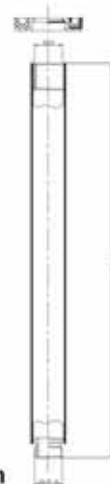

SPOUTS

**TSF23 Santa Fe
Extended Bath Spout**

**TKI20 Laredo
Extended Bath Spout**

**SP70C Dallas
Extended Bath Spout**

**TSF18
Santa Fe
Hob Spout**

**TKI70
Laredo Hob
Spout**

**SPO16
Dallas Hob
Spout**

**TSF20
Santa Fe
Wall Spout**

**TKI65
Laredo Wall
Spout**

**SPO20
Dallas Wall
Spout**

**SHA57
300mm
Gooseneck
Shower
Arm**

**SHA87
450mm
Gooseneck
Shower
Arm**

**SHA58
300mm
Ceiling
Dropper
Shower Arm**

**SHA59
450mm
Ceiling
Dropper
Shower Arm**