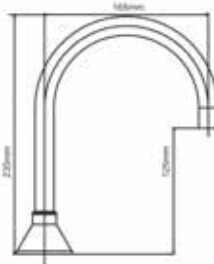

SPOUTS

**TSF23 Santa Fe
Extended Bath Spout**

**TKI20 Laredo
Extended Bath Spout**

**SP70C Dallas
Extended Bath Spout**

**TSF18
Santa Fe
Hob Spout**

**TKI70
Laredo Hob
Spout**

**SPO16
Dallas Hob
Spout**

**TSF20
Santa Fe
Wall Spout**

**TKI65
Laredo Wall
Spout**

**SPO20
Dallas Wall
Spout**

**SHA57
300mm
Gooseneck
Shower
Arm**

**SHA87
450mm
Gooseneck
Shower
Arm**

**SHA58
300mm
Ceiling
Dropper
Shower Arm**

**SHA59
450mm
Ceiling
Dropper
Shower Arm**