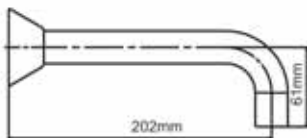

SPOUTS

**TSF23 Santa Fe
Extended Bath Spout**

**TKI20 Laredo
Extended Bath Spout**

**SP70C Dallas
Extended Bath Spout**

**TSF18
Santa Fe
Hob Spout**

**TKI70
Laredo Hob
Spout**

**SPO16
Dallas Hob
Spout**

**TSF20
Santa Fe
Wall Spout**

**TKI65
Laredo Wall
Spout**

**SPO20
Dallas Wall
Spout**

**SHA57
300mm
Gooseneck
Shower
Arm**

**SHA87
450mm
Gooseneck
Shower
Arm**

**SHA58
300mm
Ceiling
Dropper
Shower Arm**

**SHA59
450mm
Ceiling
Dropper
Shower Arm**