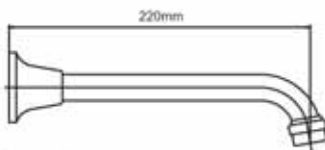

SPOUTS

**TSF23 Santa Fe
Extended Bath Spout**

**TKI20 Laredo
Extended Bath Spout**

**SP70C Dallas
Extended Bath Spout**

**TSF18
Santa Fe
Hob Spout**

**TKI70
Laredo Hob
Spout**

**SPO16
Dallas Hob
Spout**

**TSF20
Santa Fe
Wall Spout**

**TKI65
Laredo Wall
Spout**

**SPO20
Dallas Wall
Spout**

**SHA57
300mm
Gooseneck
Shower
Arm**

**SHA87
450mm
Gooseneck
Shower
Arm**

**SHA58
300mm
Ceiling
Dropper
Shower Arm**

**SHA59
450mm
Ceiling
Dropper
Shower Arm**