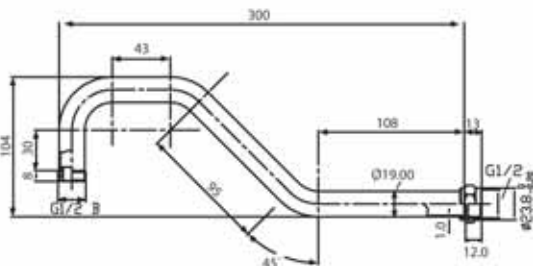

SPOUTS

**TSF23 Santa Fe
Extended Bath Spout**

**TKI20 Laredo
Extended Bath Spout**

**SP70C Dallas
Extended Bath Spout**

**TSF18
Santa Fe
Hob Spout**

**TKI70
Laredo Hob
Spout**

**SPO16
Dallas Hob
Spout**

**TSF20
Santa Fe
Wall Spout**

**TKI65
Laredo Wall
Spout**

**SPO20
Dallas Wall
Spout**

**SHA57
300mm
Gooseneck
Shower
Arm**

**SHA87
450mm
Gooseneck
Shower
Arm**

**SHA58
300mm
Ceiling
Dropper
Shower Arm**

**SHA59
450mm
Ceiling
Dropper
Shower Arm**