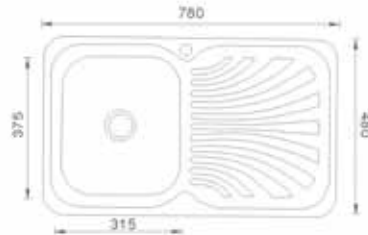

SK 801 Laundry Tub

SK201 Gino 1 Bowl with Drainer

SK299 Capri 1 1/2 Bowl with Drainer

SK301 Vario 1 3/4 Bowl with Drainer

SK155 Maestro 2 Bowl with Drainer

SK306 Square Chopping Board