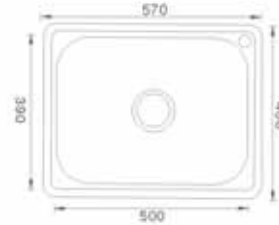

SK 801 Laundry Tub

SK201 Gino 1 Bowl with Drainer

SK299 Capri 1 1/2 Bowl with Drainer

SK301 Vario 1 3/4 Bowl with Drainer

SK155 Maestro 2 Bowl with Drainer

SK306 Square Chopping Board