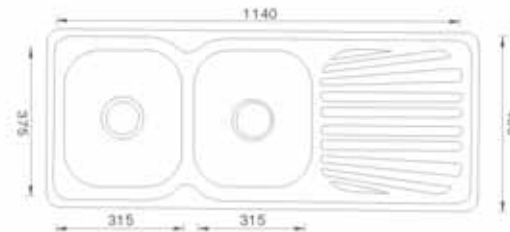

SK 801 Laundry Tub

SK201 Gino 1 Bowl with Drainer

SK299 Capri 1 1/2 Bowl with Drainer

SK301 Vario 1 3/4 Bowl with Drainer

SK155 Maestro 2 Bowl with Drainer

SK306 Square Chopping Board