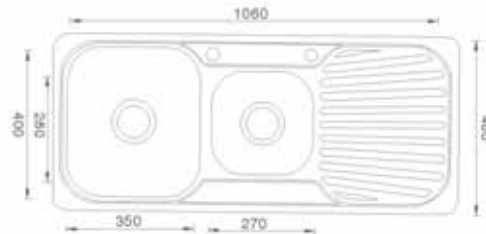

SK 801 Laundry Tub

SK201 Gino 1 Bowl with Drainer

SK299 Capri 1 1/2 Bowl with Drainer

SK301 Vario 1 3/4 Bowl with Drainer

SK155 Maestro 2 Bowl with Drainer

SK306 Square Chopping Board