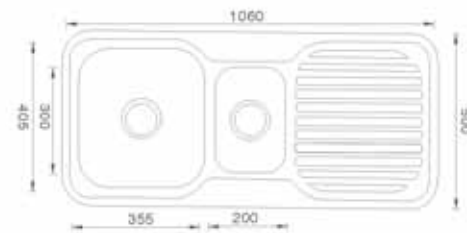

SK 801 Laundry Tub

SK201 Gino 1 Bowl with Drainer

SK299 Capri 1 1/2 Bowl with Drainer

SK301 Vario 1 3/4 Bowl with Drainer

SK155 Maestro 2 Bowl with Drainer

SK306 Square Chopping Board