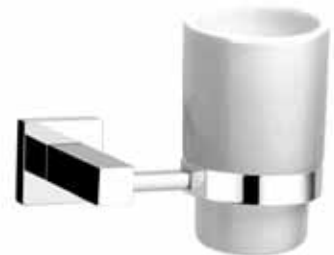

BSC14 Single Towel Rail - 700mm

Cuba Accessory Range Specifications:

- Solid Brass
- Superior Fixing Brackets
- Colour: Chrome

BSC16 Double Towel Rail - 700mm

BSC18 Glass Shelf - 600mm

BSC12 Towel Ring

BSC01 Robe Hook

BSC09 Tumbler Holder

BSC08 Soap Net

BSC06 Soap Holder

BSC03 Toilet Roll Holder