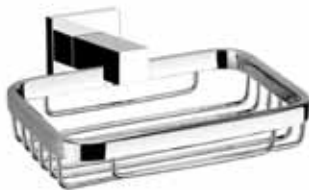

BSC14 Single Towel Rail - 700mm

Cuba Accessory Range Specifications:

- Solid Brass
- Superior Fixing Brackets
- Colour: Chrome

BSC16 Double Towel Rail - 700mm

BSC18 Glass Shelf - 600mm

BSC12 Towel Ring

BSC01 Robe Hook

BSC09 Tumbler Holder

BSC08 Soap Net

BSC06 Soap Holder

BSC03 Toilet Roll Holder