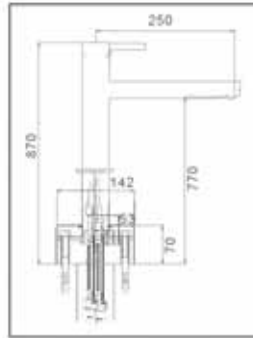

## FLOOR MOUNTS

**MX750 Ewing Tower Bath Mixer**

The superior designs of the Ewing Industries floor mounted bath mixer and floor mounted bath spouts are the ideal choice for designer bathrooms. The extended height of the outlets enables the products to integrate with most free-standing baths on the Australian market.